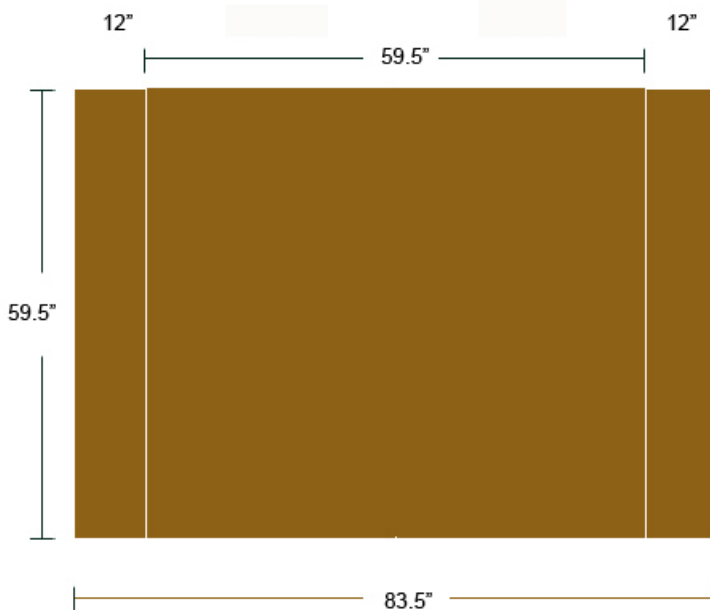

IMAGE

design & communications

BUILDING RELATIONSHIPS
THROUGH DESIGN

1107 S Flower St
Burbank,
CA 91502
(818) 563-3322

Panel Dimensions

Build your files at Final Size and 150dpi

Art Formats:

1. Photoshop (Flat file).
2. Hi Res PDF. If you use InDesign or Illustrator you must save your file as a PDF.

Images:

All images should be at actual size and 150 dpi.

Send your compressed art @:

<https://imagedesign.wetransfer.com/>

—Our state of the art, super easy, drag and drop, file transferring system!—

• We offer Graphic Design Services (\$95 an hour).