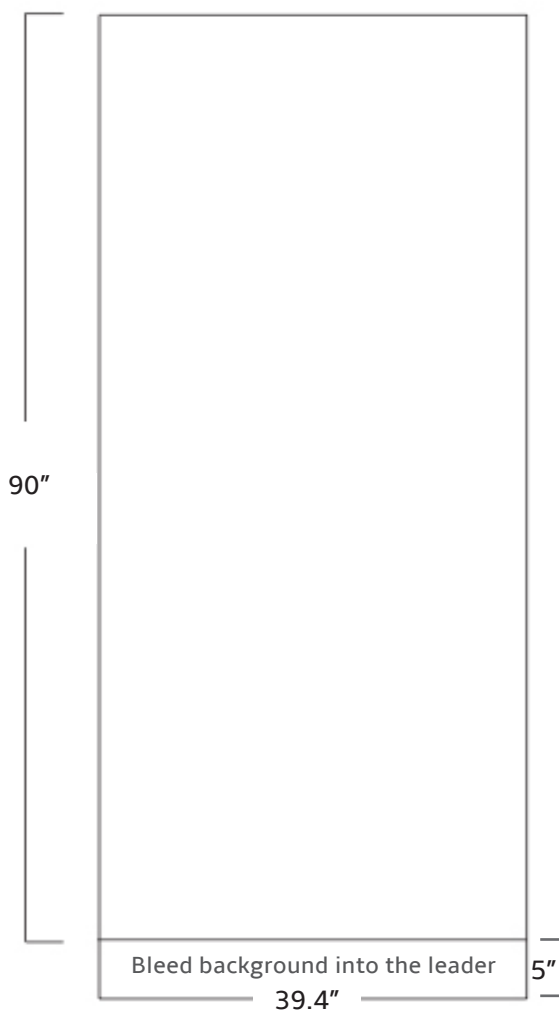

## 3990 DRS RetractaScroll

Final Size: 39.4" x 95"

Visible Area: 39.4" x 90"

#### Images:

All images should be at actual size and 150 dpi.