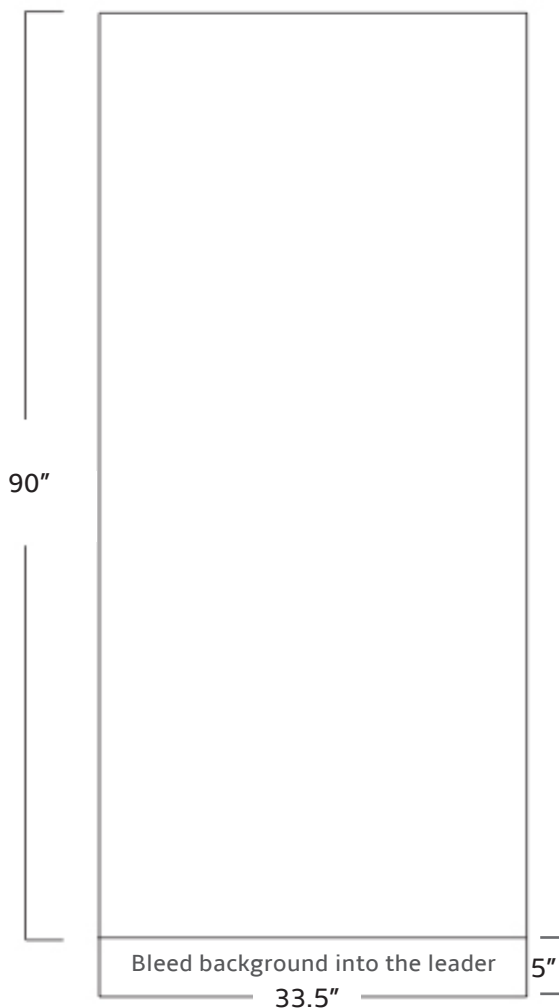

IMAGE

design & communications

BUILDING RELATIONSHIPS
THROUGH DESIGN

1107 S Flower St
Burbank,
CA 91502
(818) 563-3322

3390 DRS RetractaScroll

Final Size: 33.5" x 95"

Visible Area: 33.5" x 90"

Build your files at Final Size and 150dpi