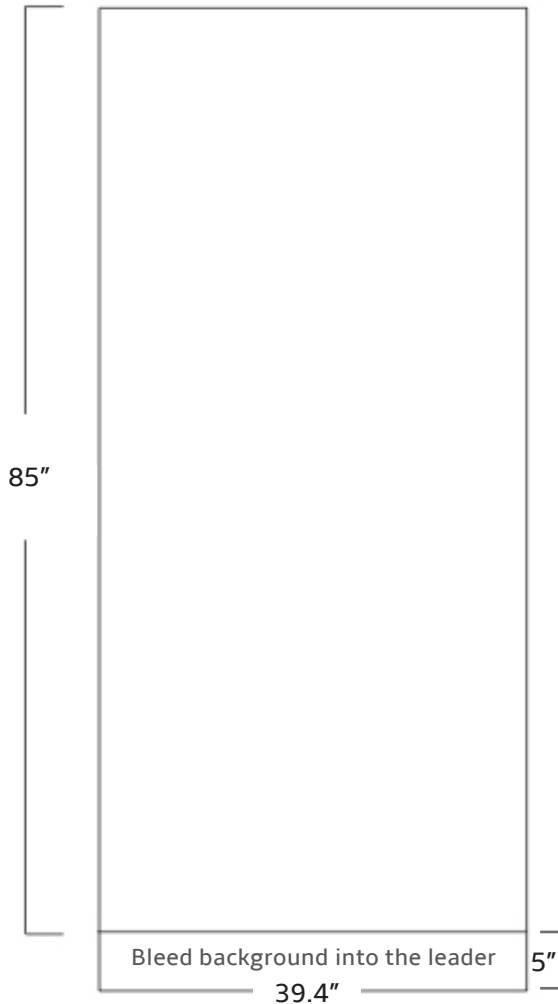

## 1000 Supreme Banner Stand

Final Size: 39.4" x 90"

Visible Area: 39.4" x 85"

Build your files at Final Size and 150dpi

### Images:

All images should be at actual size and 150 dpi.