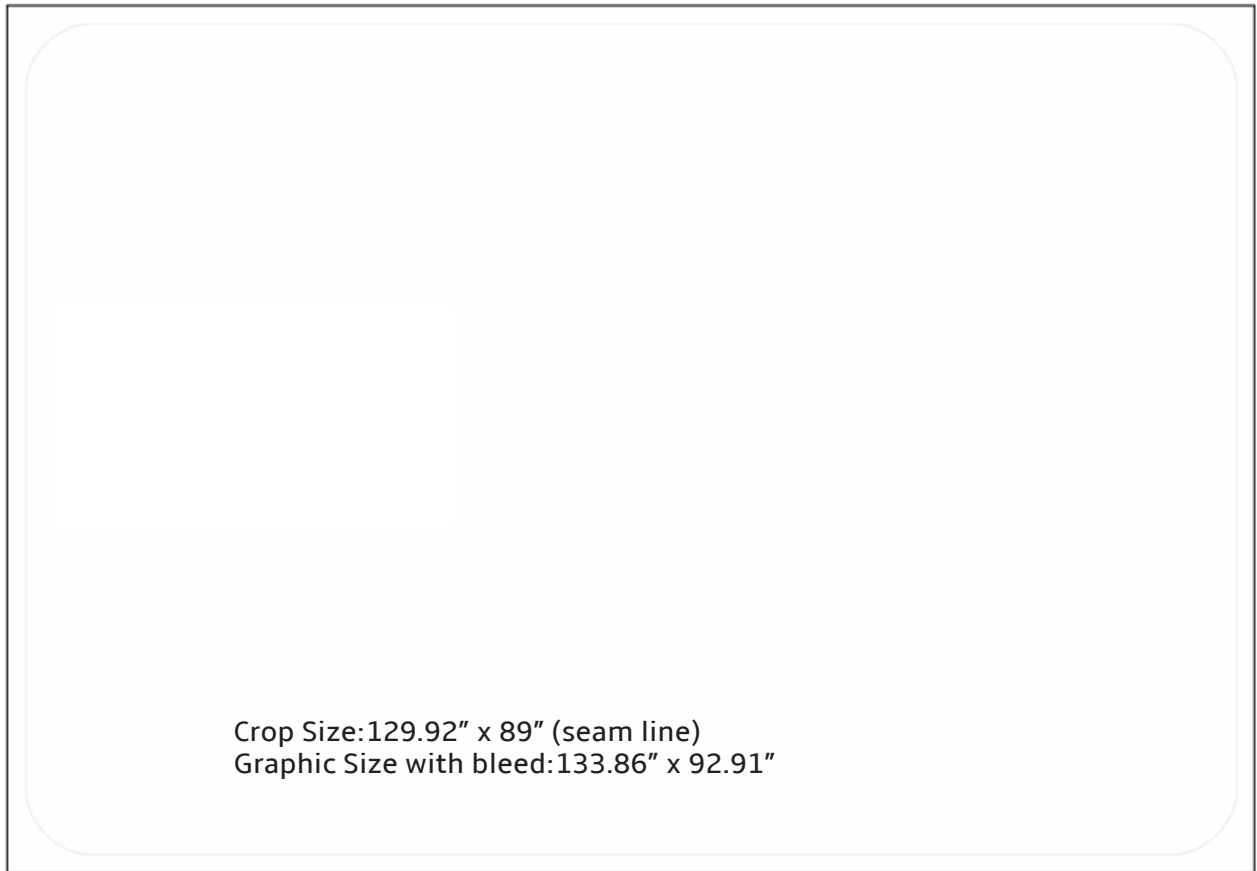

IMAGE
design & communications
BUILDING RELATIONSHIPS
THROUGH DESIGN

**BANNER
STANDS**
OnTheNet
.com

1107 S Flower St
Burbank, CA 91502
(818) 563-3322

Graphic Specs | 10 ft Concave TensionLite

Crop Size: 129.92" x 89" (seam line)
Graphic Size with bleed: 133.86" x 92.91"