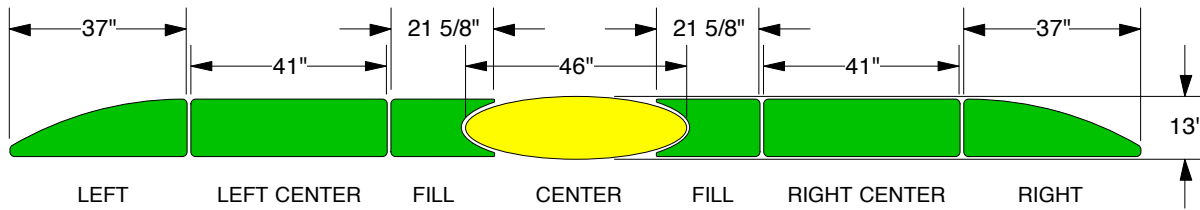

LEFT WINGS
area covered by optional counter

LEFT MURAL (3 panels)
area covered by optional counter

CENTER (1 panel)
area covered by optional counter

RIGHT MURAL (3 panels)
area covered by optional counter

RIGHT WINGS
area covered by optional counter

Art Formats:
 1. Photoshop (Flat file).
 2. Hi Res PDF. If you use InDesign or Illustrator you must save your file as a PDF.

1107 S Flower St
 Burbank, CA 91502
 (818) 563-3322

Images:
 All images should be at actual size and 150 dpi.

DesignerLine Form 10x20 | F10

Photo Mural Panels

NOTE: Visible area on return panels is 1/4" less than actual size.

Send your compressed art @:
<https://imagedesign.wetransfer.com/>
 —Our state of the art, super easy, drag and drop, file transferring system!—