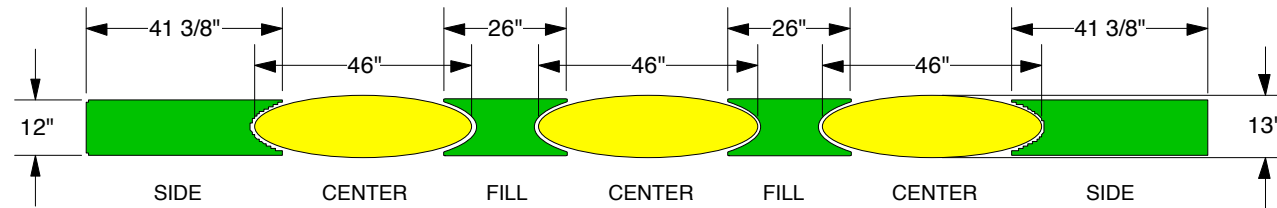

1107 S Flower St
Burbank, CA 91502
(818) 563-3322

DesignerLine Form 10x20 | F9

Photo Mural Panels

NOTE: Visible area on return panels is 1/4" less than actual size.

Images:
All images should be at actual size and 150 dpi.

LEFT WINGS
area covered by optional counter

LEFT MURAL (3 panels)
area covered by optional counter

CENTER (1 panel)
area covered by optional counter

RIGHT MURAL (3 panels)
area covered by optional counter

Images:
 All images should be at actual size and 150 dpi.

DesignerLine Form 10x20 | F10

Photo Mural Panels

NOTE: Visible area on return panels is 1/4" less than actual size.

Send your compressed art @:
<https://imagedesign.wetransfer.com/>
 —Our state of the art, super easy, drag and drop, file transferring system!—