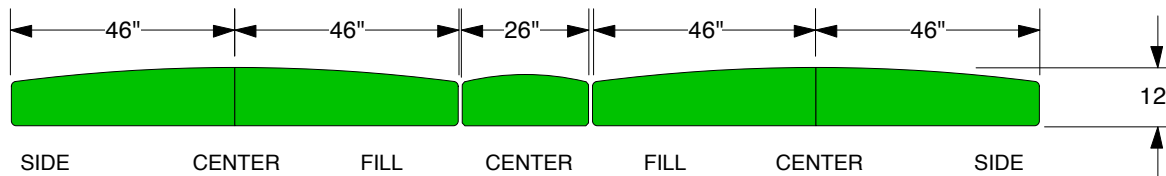

1107 S Flower St
Burbank, CA 91502
(818) 563-3322

DesignerLine Form 10x20 | F11
Photo Mural Panels

NOTE: Visible area on return panels is 1/4" less than actual size.

Images:
All images should be at actual size and 150 dpi.

Send your compressed art @:
<https://imagedesign.wetransfer.com/>
—Our state of the art, super easy, drag and drop, file transferring system!—

- We offer Graphic Design Services ($95 an hour).
- Prices require correctly sized and formatted production art. A minimum of 10% to 15% will be added to the price, if more than minimal size adjustments are required