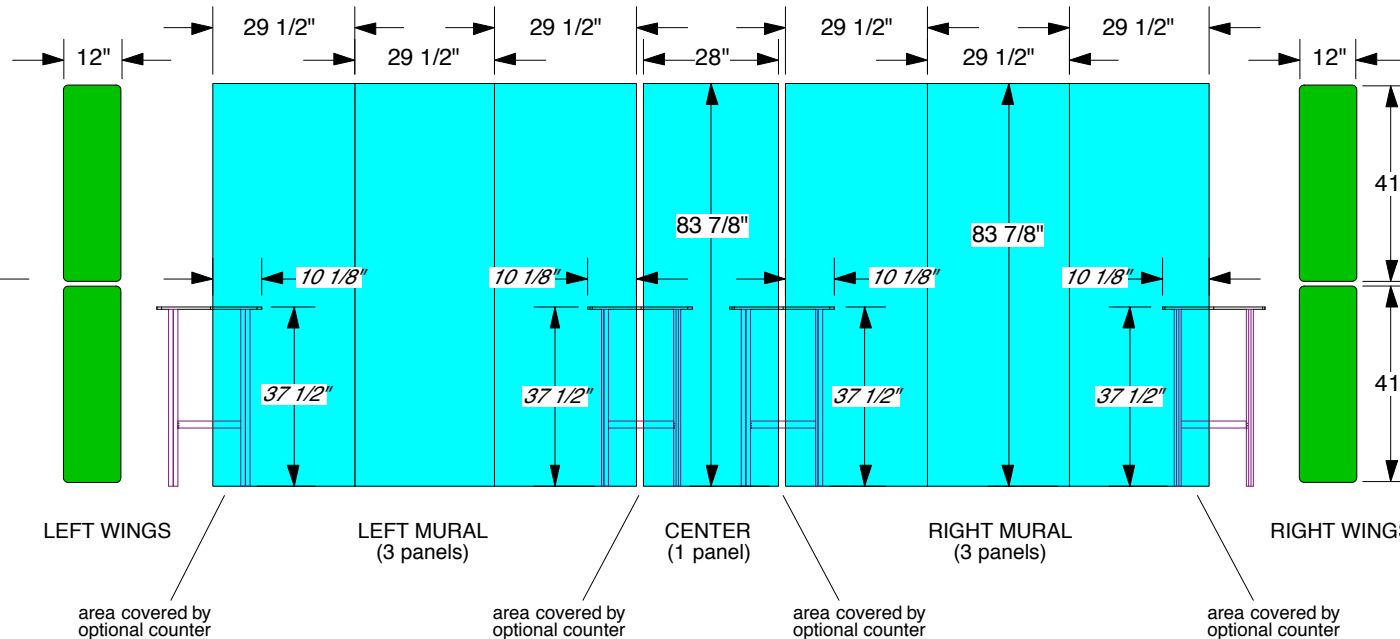

LEFT WINGS
area covered by optional counter

LEFT MURAL (3 panels)
area covered by optional counter

CENTER (1 panel)
area covered by optional counter

RIGHT MURAL (3 panels)
area covered by optional counter

RIGHT WINGS
area covered by optional counter

Art Formats:
 1. Photoshop (Flat file).
 2. Hi Res PDF. If you use InDesign or Illustrator you must save your file as a PDF.

1107 S Flower St
 Burbank, CA 91502
 (818) 563-3322

Images:
 All images should be at actual size and 150 dpi.

DesignerLine Form 10x20 | F10

Photo Mural Panels

NOTE: Visible area on return panels is 1/4" less than actual size.

Send your compressed art @:
<https://imagedesign.wetransfer.com/>
 —Our state of the art, super easy, drag and drop, file transferring system!—