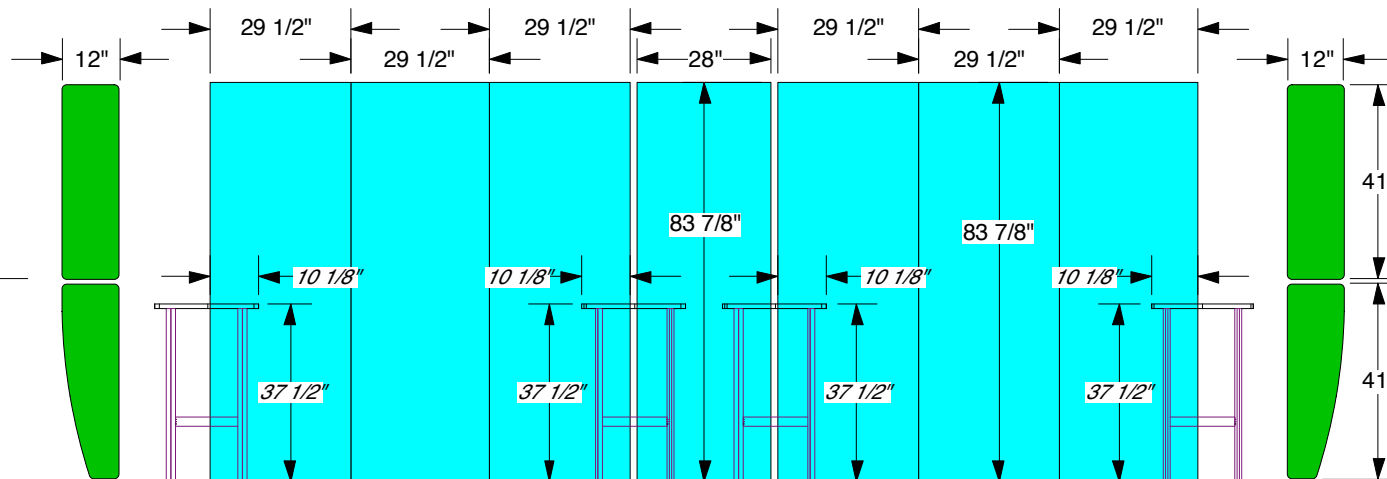

1107 S Flower St
Burbank, CA 91502
(818) 563-3322

DesignerLine Form 10x20 | F9

Photo Mural Panels

NOTE: Visible area on return panels is 1/4" less than actual size.

Images:
All images should be at actual size and 150 dpi.

LEFT WINGS
area covered by optional counter

LEFT MURAL (3 panels)
area covered by optional counter

CENTER (1 panel)
area covered by optional counter

RIGHT MURAL (3 panels)
area covered by optional counter

Images:
 All images should be at actual size and 150 dpi.

DesignerLine Form 10x20 | F10

Photo Mural Panels

NOTE: Visible area on return panels is 1/4" less than actual size.

Send your compressed art @:
<https://imagedesign.wetransfer.com/>
 —Our state of the art, super easy, drag and drop, file transferring system!—