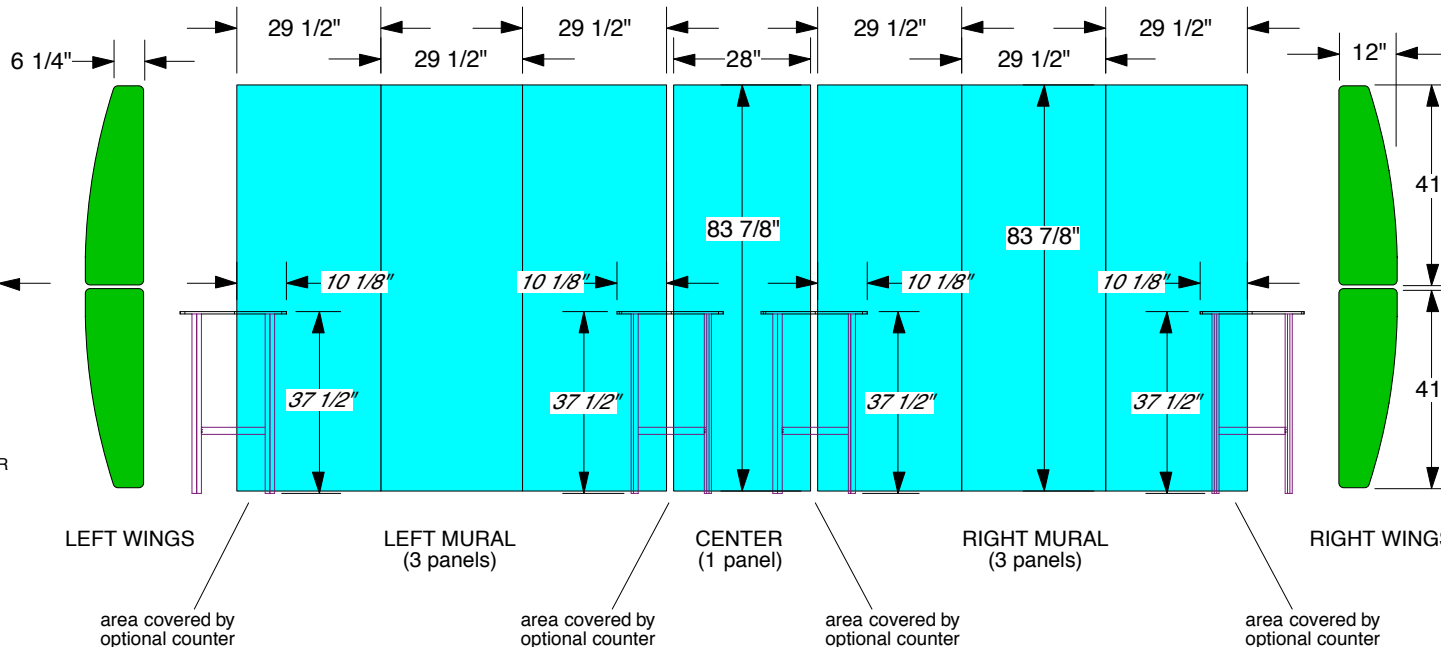

LEFT WINGS
area covered by optional counter

LEFT MURAL (3 panels)
area covered by optional counter

CENTER (1 panel)
area covered by optional counter

RIGHT MURAL (3 panels)
area covered by optional counter

Images:
 All images should be at actual size and 150 dpi.

DesignerLine Form 10x20 | F10

Photo Mural Panels

NOTE: Visible area on return panels is 1/4" less than actual size.

Send your compressed art @:
<https://imagedesign.wetransfer.com/>
 —Our state of the art, super easy, drag and drop, file transferring system!—

1107 S Flower St
Burbank, CA 91502
(818) 563-3322

DesignerLine Form 10x20 | F11
Photo Mural Panels

NOTE: Visible area on return panels is 1/4" less than actual size.

Images:
All images should be at actual size and 150 dpi.