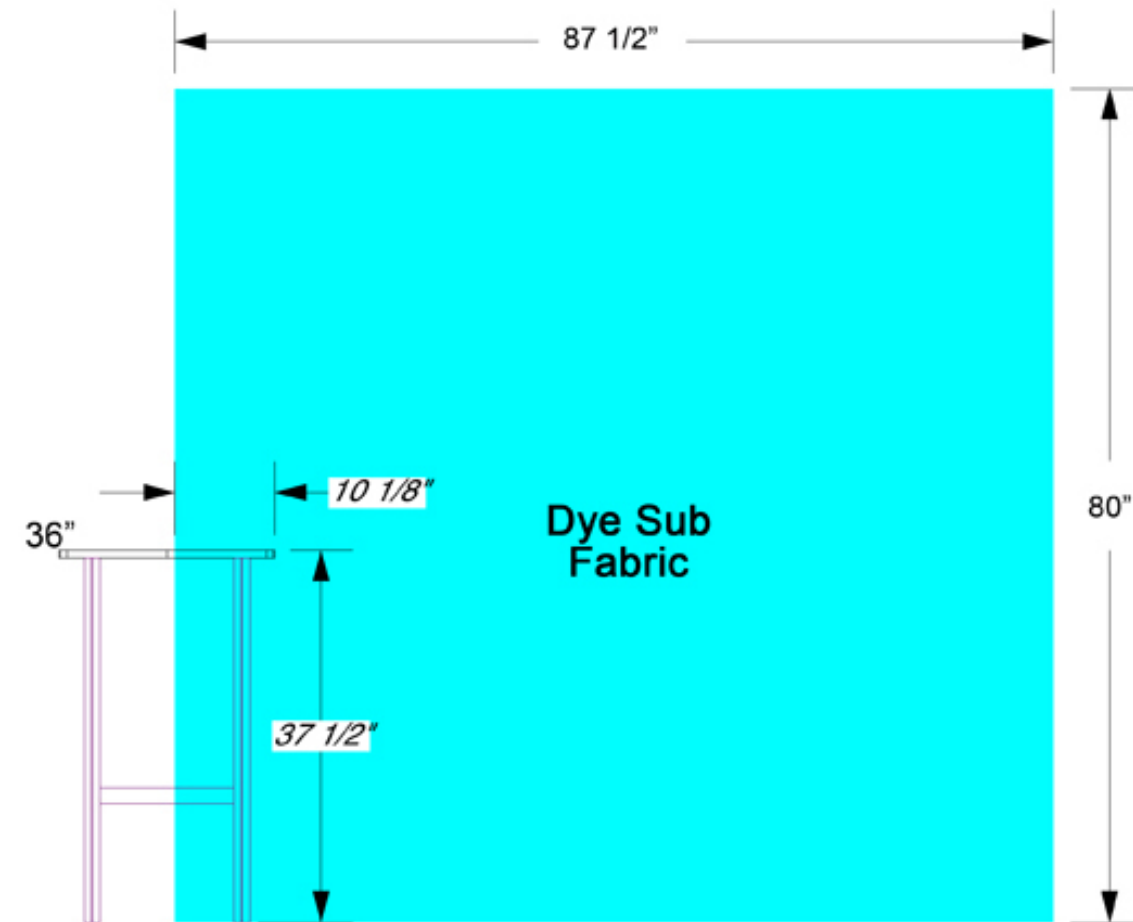

10 ft DesignerLine Form | F4

1107 S Flower St
Burbank, CA 91502
(818) 563-3322

DuraPrint Photo Mural

Tension Fabric

Art Formats:

1. Photoshop (Flat file). CMYK
2. Hi Res PDF. If you use InDesign or Illustrator you must save your file as a PDF. CMYK

Images:

All images should be at actual size and 150 dpi.

Send your compressed art @:

<https://imagedesign.wetransfer.com/>

—Our state of the art, super easy, drag and drop, file transferring system!—

- We offer Graphic Design Services ($95 an hour).
- Prices require correctly sized and formatted production art. A minimum of 10% to 15% will be added to the price, if more than minimal size adjustments are required