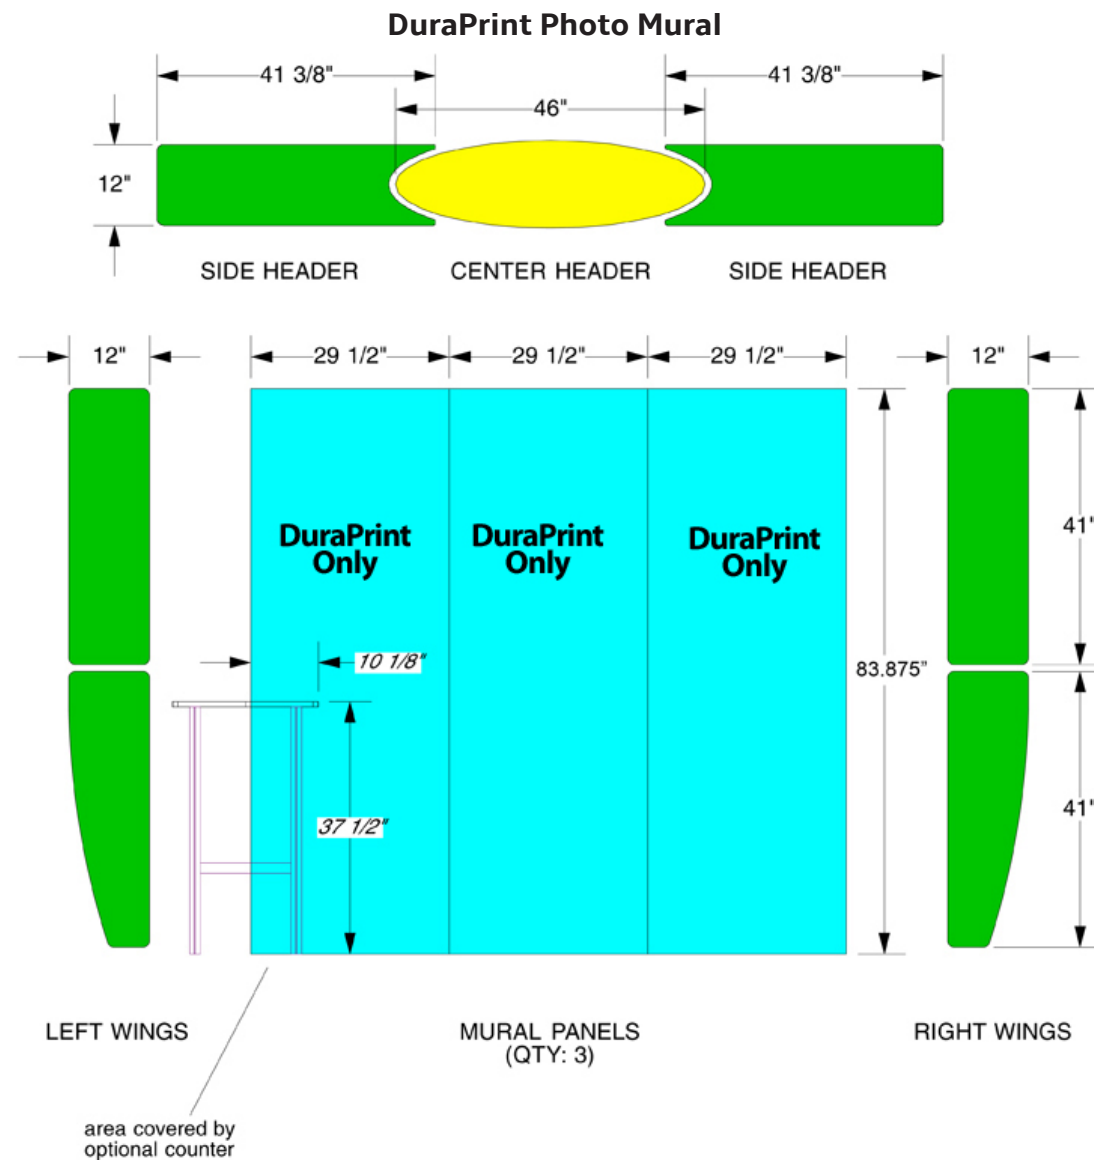

10 ft DesignerLine Form | F1

Tension Fabric

Art Formats:

1. Photoshop (Flat file). CMYK
2. Hi Res PDF. If you use InDesign or Illustrator you must save your file as a PDF. CMYK

Images:

All images should be at actual size and 150 dpi.