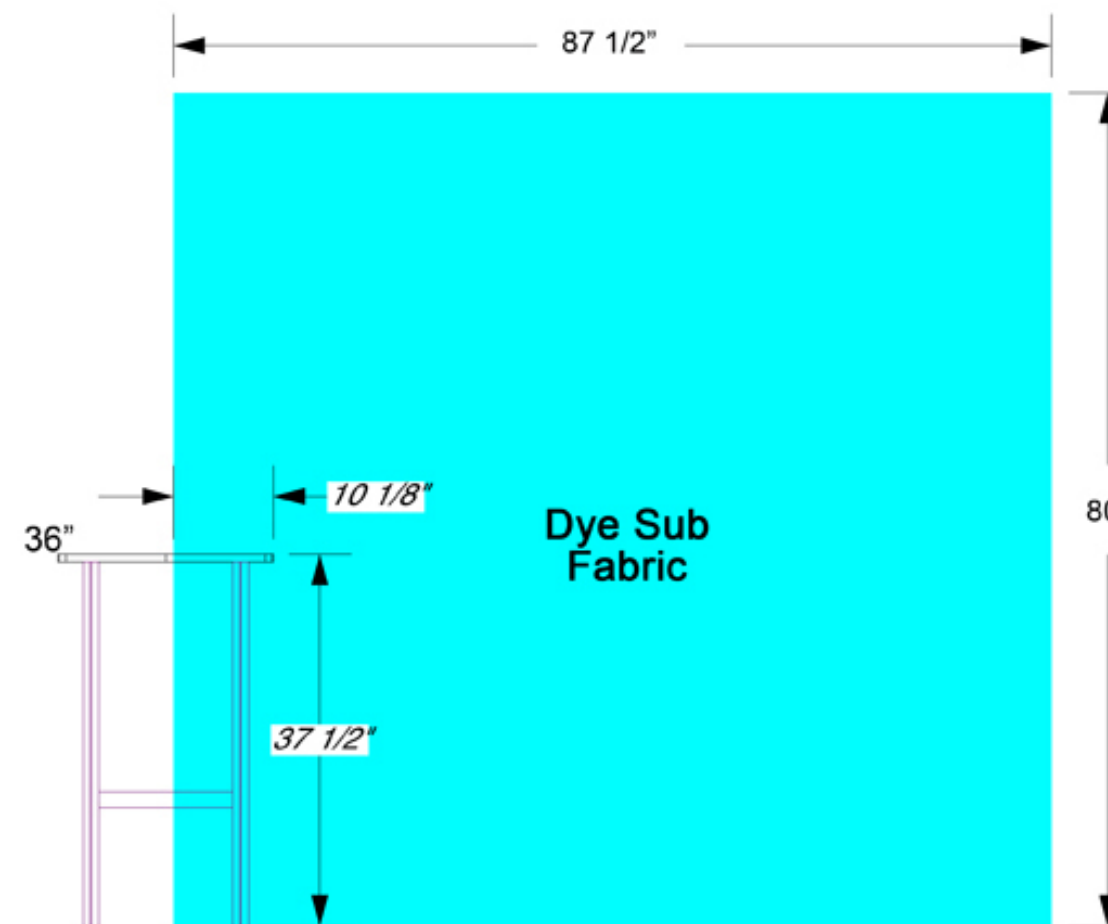

10 ft DesignerLine Form | F2

1107 S Flower St
Burbank, CA 91502
(818) 563-3322

DuraPrint Photo Mural

Tension Fabric

Art Formats:

1. Photoshop (Flat file). CMYK
2. Hi Res PDF. If you use InDesign or Illustrator you must save your file as a PDF. CMYK