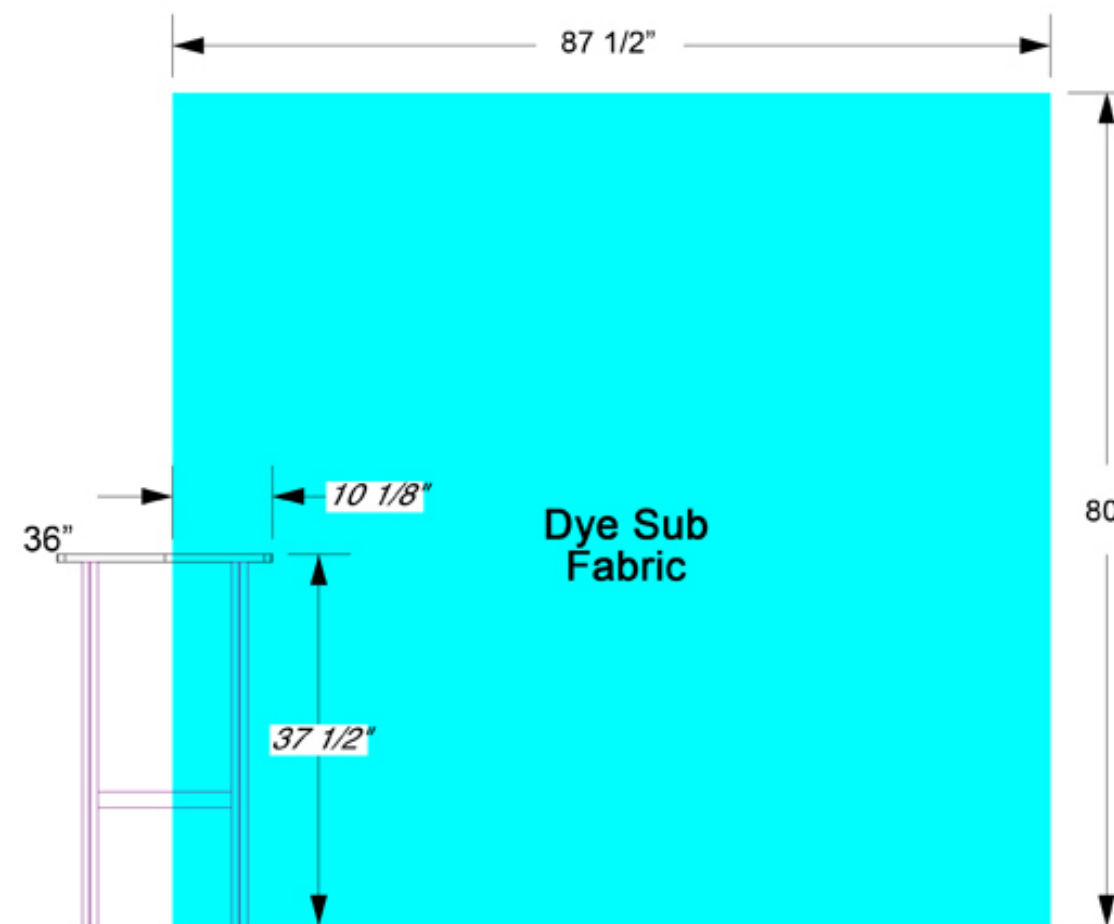

10 ft DesignerLine Form | F3

1107 S Flower St
Burbank, CA 91502
(818) 563-3322

DuraPrint Photo Mural

Tension Fabric

Art Formats:

1. Photoshop (Flat file). CMYK
2. Hi Res PDF. If you use InDesign or Illustrator you must save your file as a PDF. CMYK