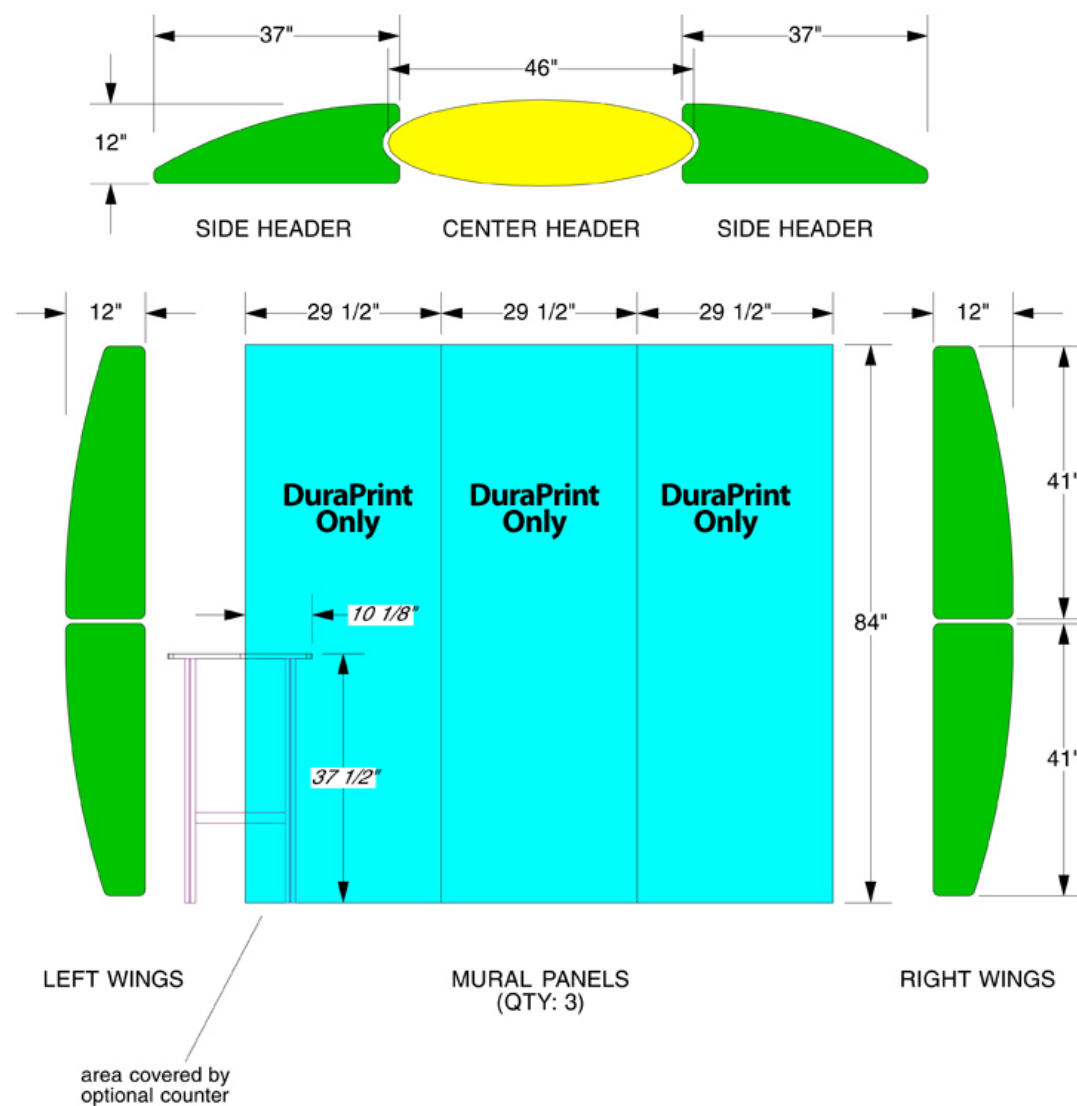

10 ft DesignerLine Form | F3

1107 S Flower St
Burbank, CA 91502
(818) 563-3322

DuraPrint Photo Mural