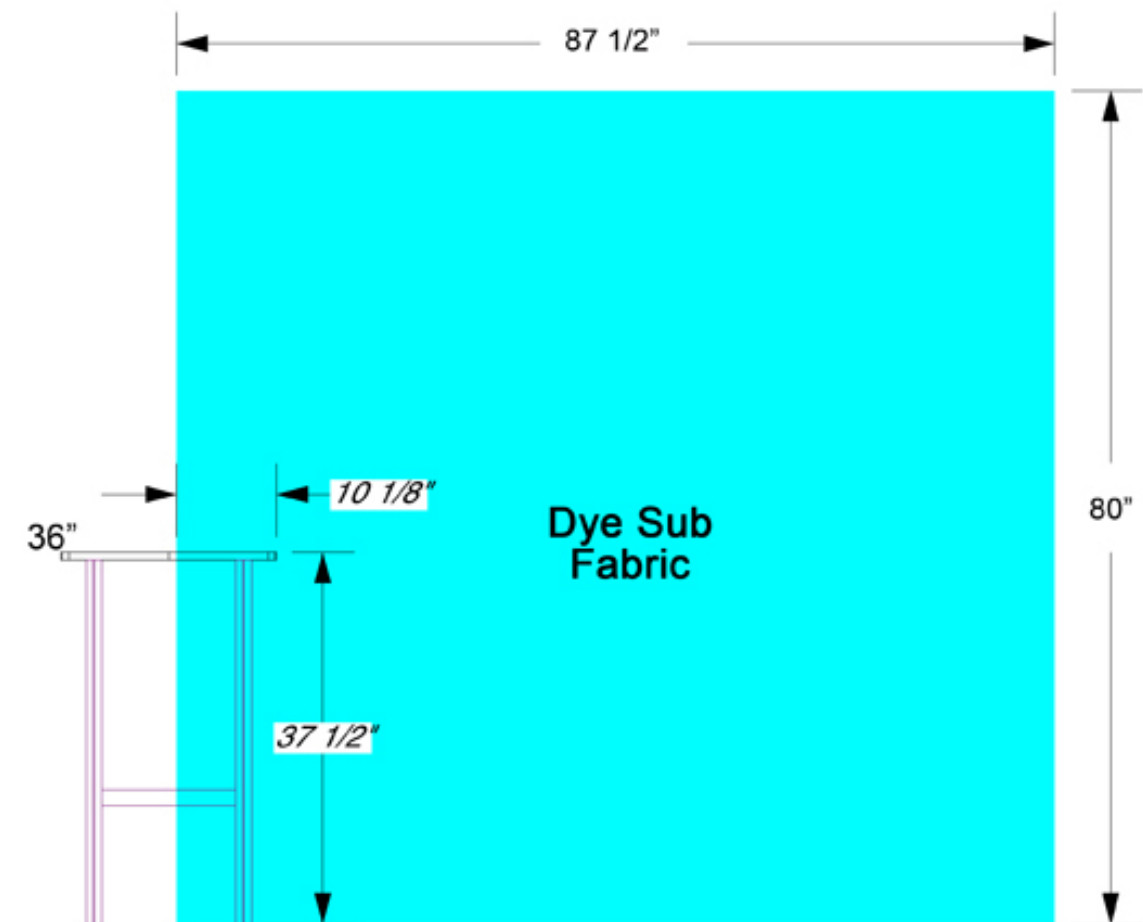

10 ft DesignerLine Form | F8

1107 S Flower St
Burbank, CA 91502
(818) 563-3322

DuraPrint Photo Mural

Tension Fabric

Art Formats:

1. Photoshop (Flat file). CMYK
2. Hi Res PDF. If you use InDesign or Illustrator you must save your file as a PDF. CMYK