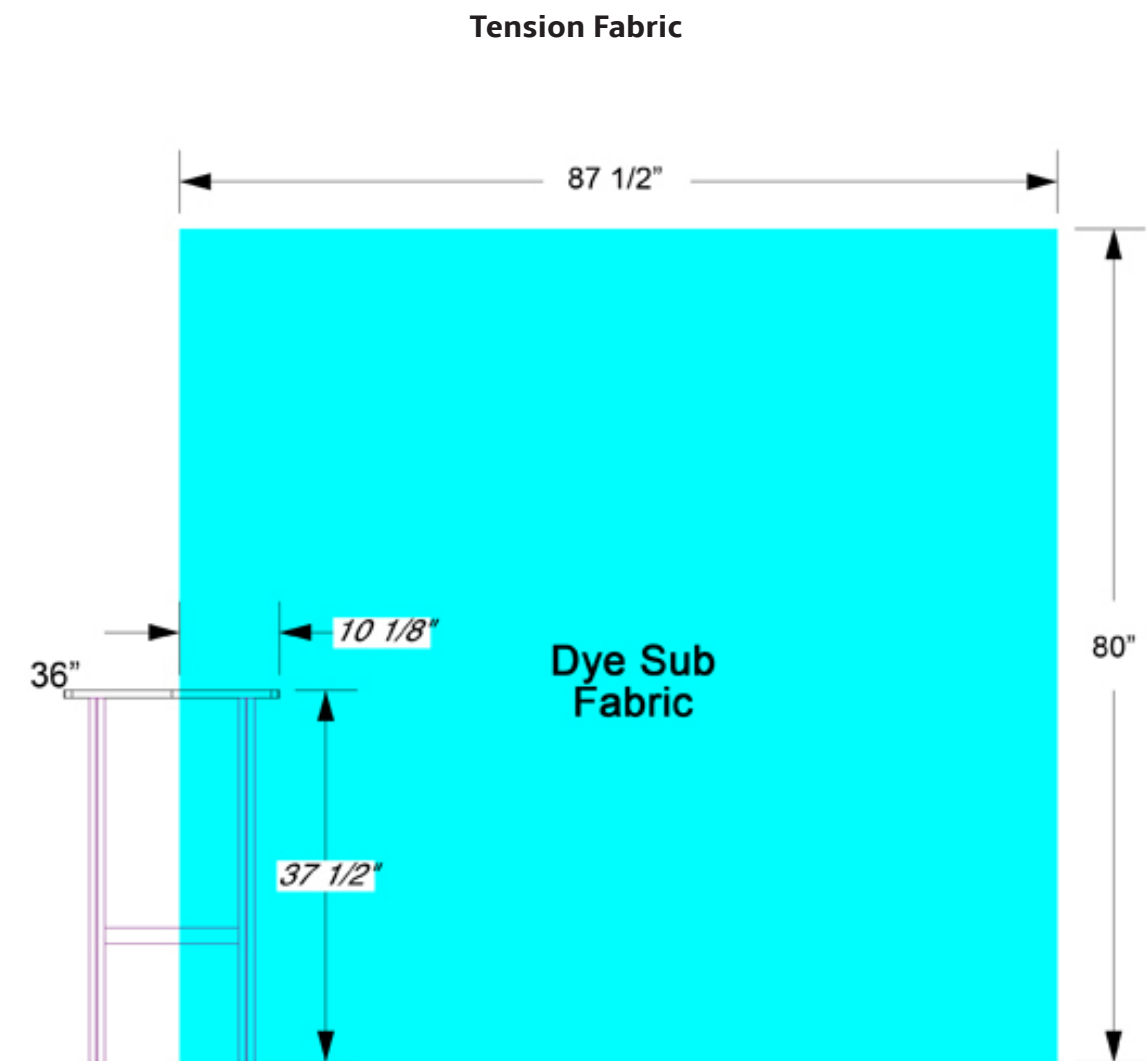

10 ft DesignerLine Form | F7

1107 S Flower St
Burbank, CA 91502
(818) 563-3322

Art Formats:

1. Photoshop (Flat file). CMYK
2. Hi Res PDF. If you use InDesign or Illustrator you must save your file as a PDF. CMYK

Images:

All images should be at actual size and 150 dpi.

Send your compressed art @:

<https://imagedesign.wetransfer.com/>

—Our state of the art, super easy, drag and drop, file transferring system!—

- We offer Graphic Design Services ($95 an hour).
- Prices require correctly sized and formatted production art. A minimum of 10% to 15% will be added to the price, if more than minimal size adjustments are required