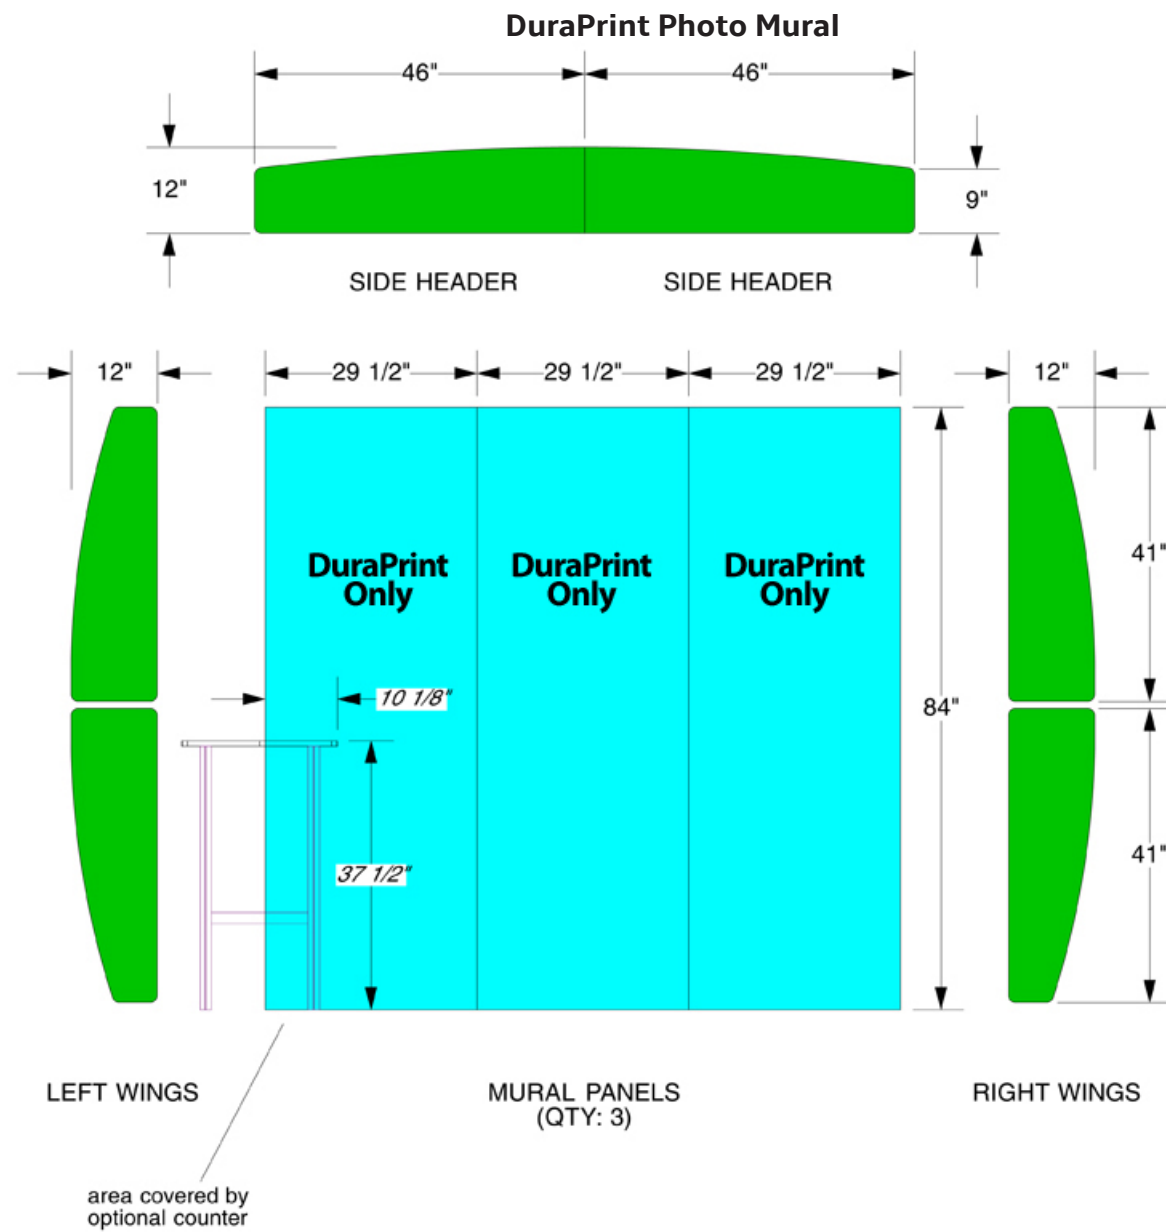

10 ft DesignerLine Form | F6

1107 S Flower St
Burbank, CA 91502
(818) 563-3322

Art Formats:

1. Photoshop (Flat file). CMYK
2. Hi Res PDF. If you use InDesign or Illustrator you must save your file as a PDF. CMYK

Images:

All images should be at actual size and 150 dpi.

Send your compressed art @:

<https://imagedesign.wetransfer.com/>

—Our state of the art, super easy, drag and drop, file transferring system!—

- We offer Graphic Design Services ($95 an hour).
- Prices require correctly sized and formatted production art. A minimum of 10% to 15% will be added to the price, if more than minimal size adjustments are required