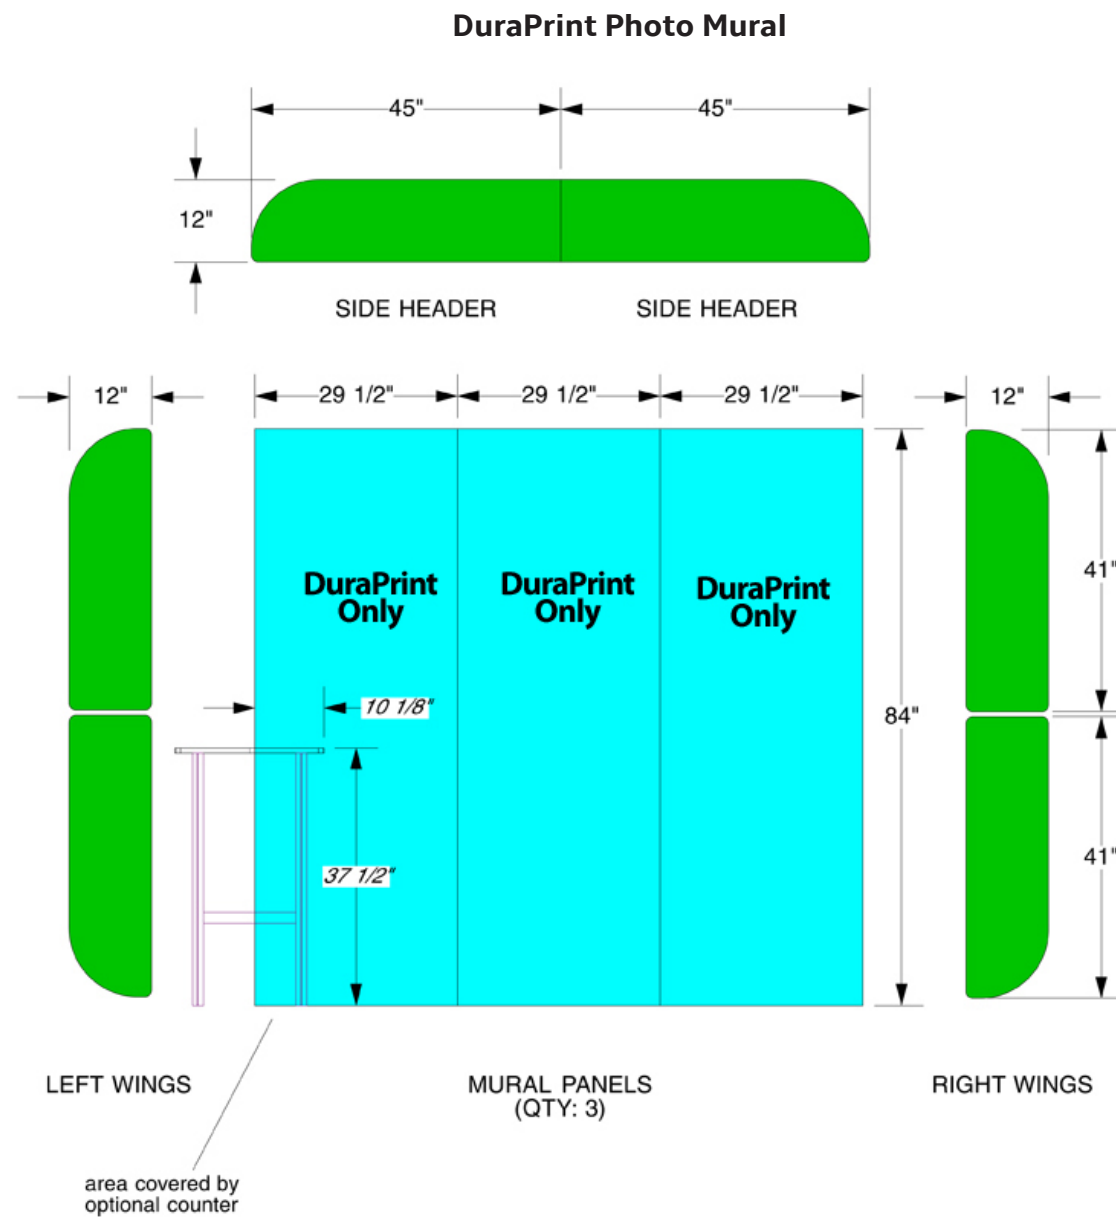

10 ft DesignerLine Form | F7

1107 S Flower St
Burbank, CA 91502
(818) 563-3322

Art Formats:

1. Photoshop (Flat file). CMYK
2. Hi Res PDF. If you use InDesign or Illustrator you must save your file as a PDF. CMYK

Images:

All images should be at actual size and 150 dpi.

Send your compressed art @:

<https://imagedesign.wetransfer.com/>

—Our state of the art, super easy, drag and drop, file transferring system!—

- We offer Graphic Design Services ($95 an hour).
- Prices require correctly sized and formatted production art. A minimum of 10% to 15% will be added to the price, if more than minimal size adjustments are required