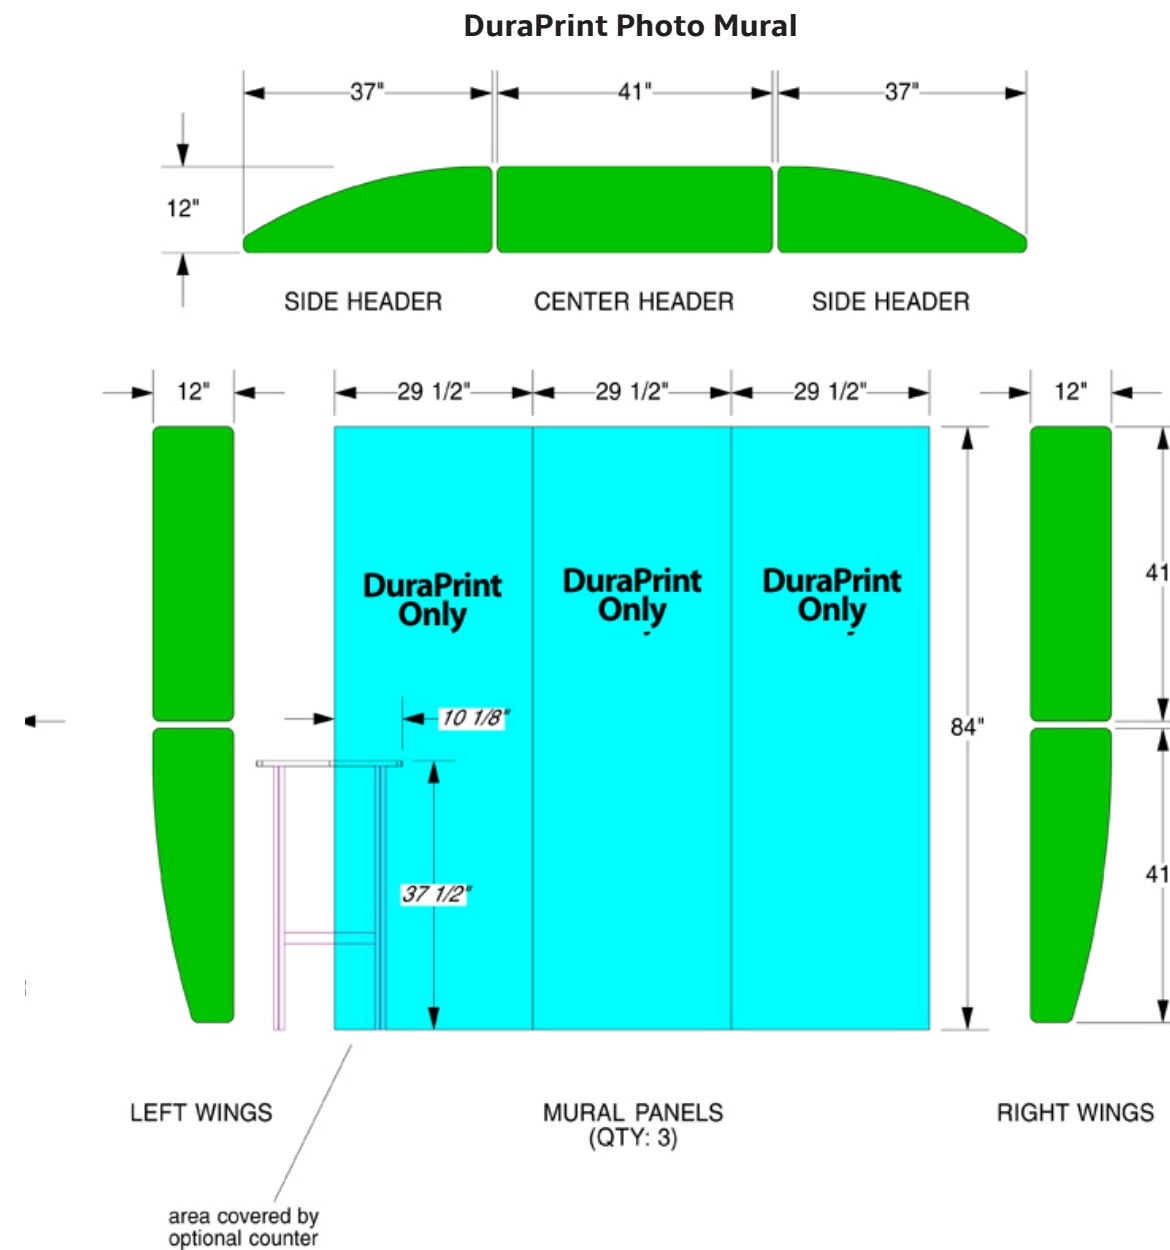

10 ft DesignerLine Form | F5

1107 S Flower St
Burbank, CA 91502
(818) 563-3322

Art Formats:
1. Photoshop (Flat file). CMYK
2. Hi Res PDF. If you use InDesign or Illustrator you must save your file as a PDF. CMYK

Images:
All images should be at actual size and 150 dpi.

Send your compressed art @:
<https://imagedesign.wetransfer.com/>
—Our state of the art, super easy, drag and drop, file transferring system!—

- We offer Graphic Design Services ($95 an hour).
- Prices require correctly sized and formatted production art. A minimum of 10% to 15% will be added to the price, if more than minimal size adjustments are required