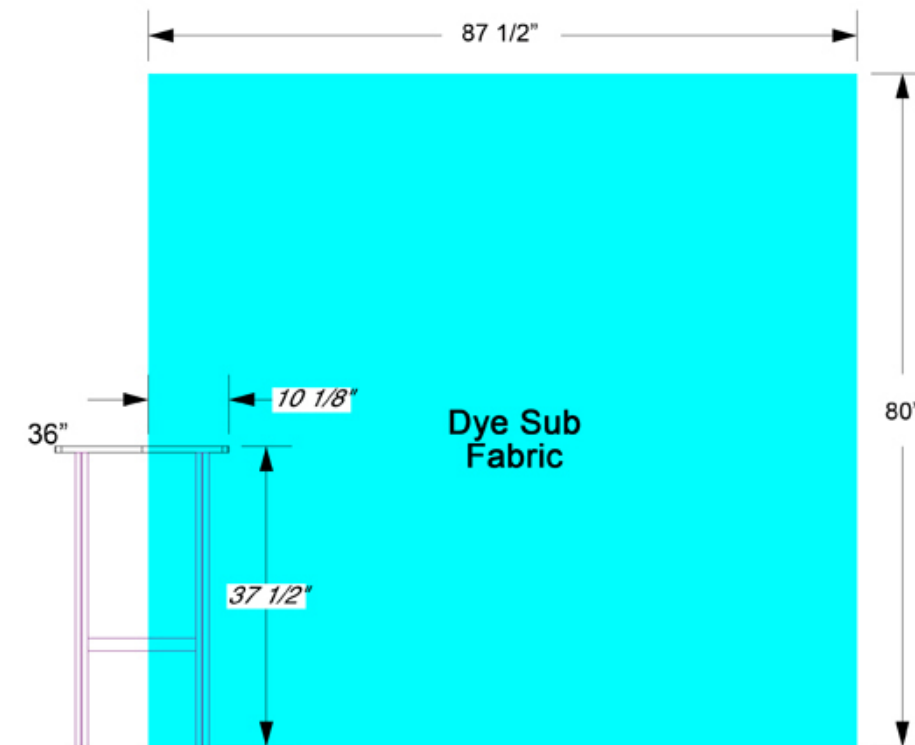

10 ft DesignerLine Form | F1

Tension Fabric

Art Formats:

1. Photoshop (Flat file). CMYK
2. Hi Res PDF. If you use InDesign or Illustrator you must save your file as a PDF. CMYK

Images:

All images should be at actual size and 150 dpi.