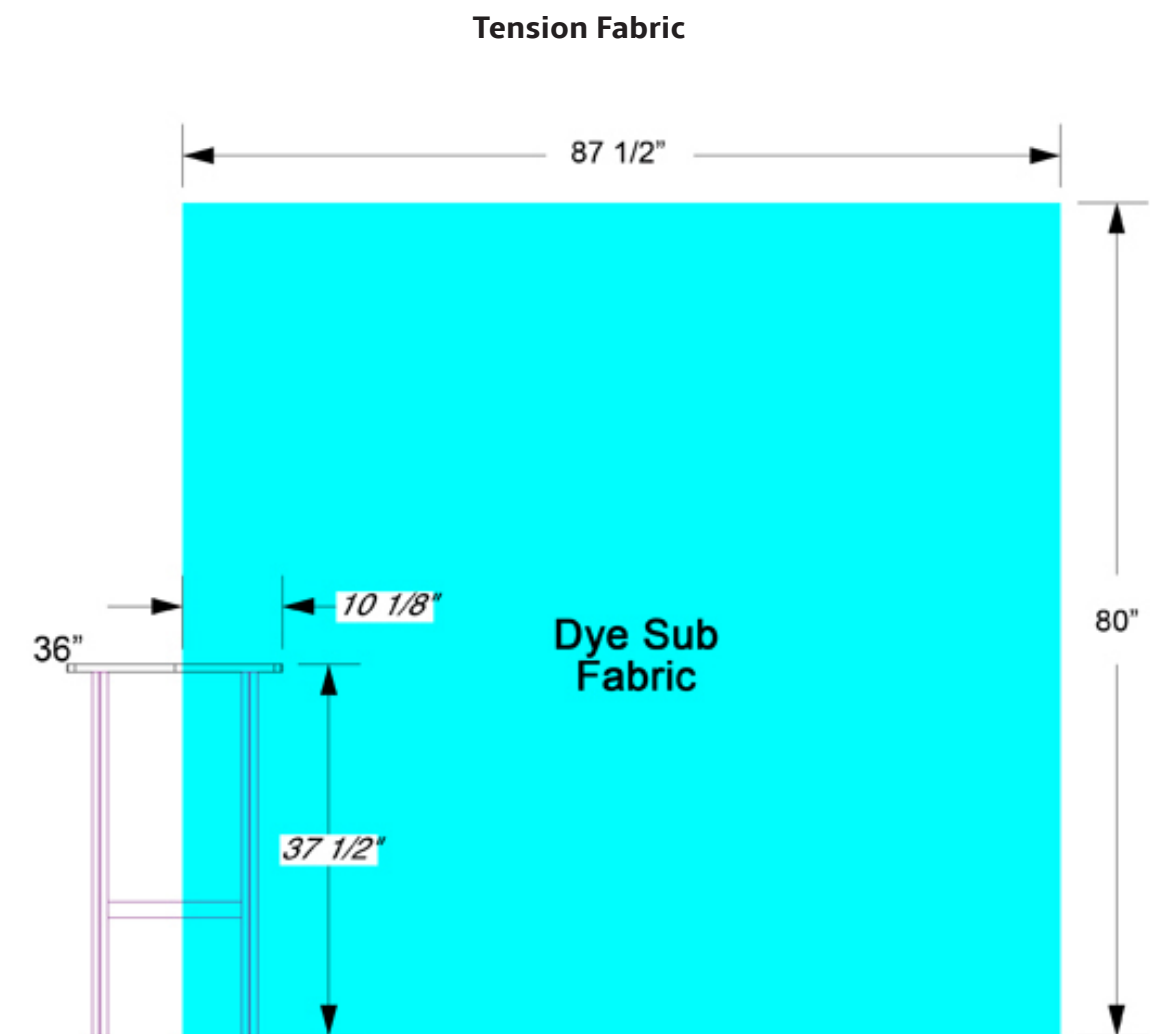

10 ft DesignerLine Form | F5

1107 S Flower St
Burbank, CA 91502
(818) 563-3322

Art Formats:
1. Photoshop (Flat file). CMYK
2. Hi Res PDF. If you use InDesign or Illustrator you must save your file as a PDF. CMYK

Images:
All images should be at actual size and 150 dpi.

Send your compressed art @:
<https://imagedesign.wetransfer.com/>
—Our state of the art, super easy, drag and drop, file transferring system!—

- We offer Graphic Design Services ($95 an hour).
- Prices require correctly sized and formatted production art. A minimum of 10% to 15% will be added to the price, if more than minimal size adjustments are required