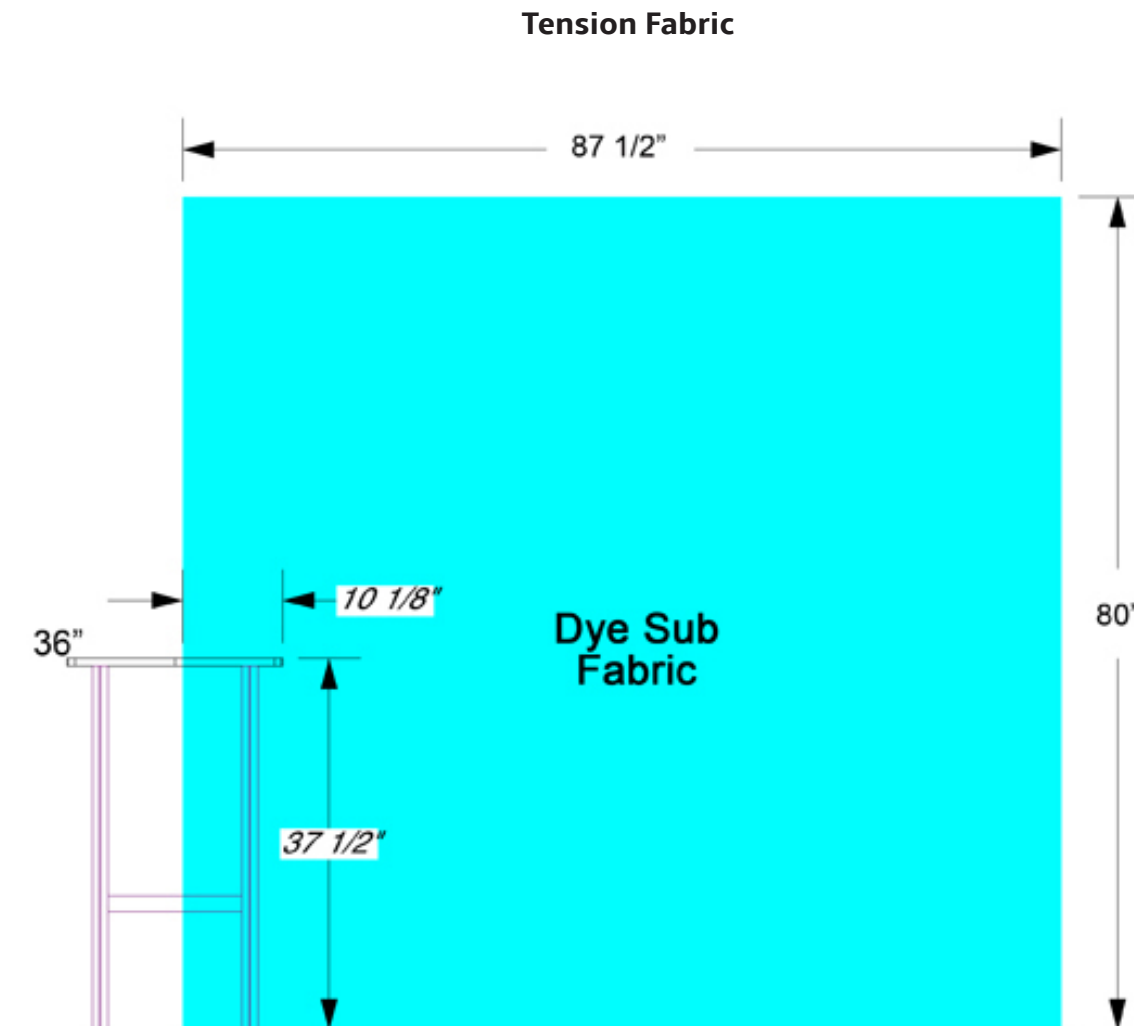

10 ft DesignerLine Form | F6

1107 S Flower St
Burbank, CA 91502
(818) 563-3322

Art Formats:

1. Photoshop (Flat file). CMYK
2. Hi Res PDF. If you use InDesign or Illustrator you must save your file as a PDF. CMYK

Images:

All images should be at actual size and 150 dpi.

Send your compressed art @:

<https://imagedesign.wetransfer.com/>

—Our state of the art, super easy, drag and drop, file transferring system!—

- We offer Graphic Design Services ($95 an hour).
- Prices require correctly sized and formatted production art. A minimum of 10% to 15% will be added to the price, if more than minimal size adjustments are required