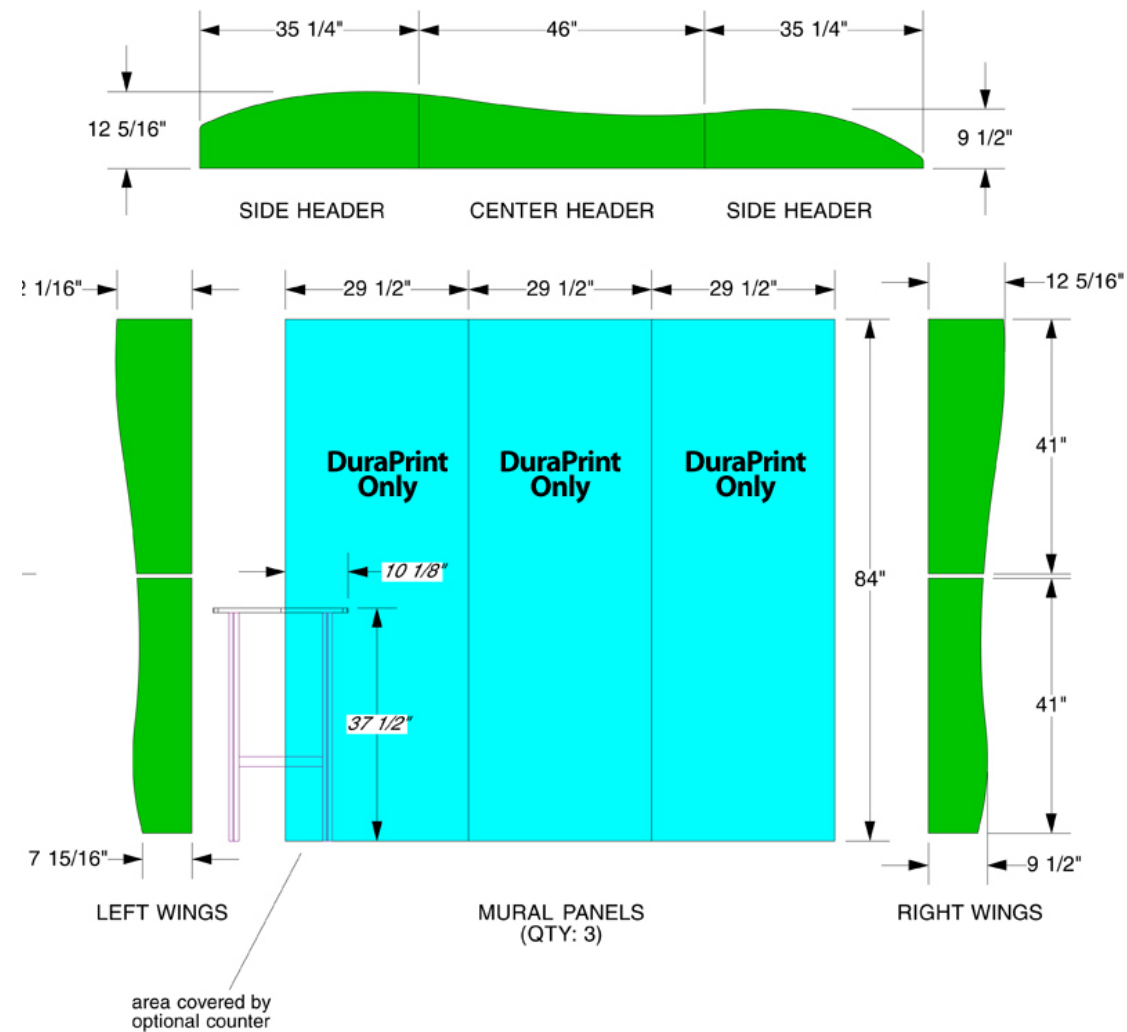

10 ft DesignerLine Form | F8

1107 S Flower St
Burbank, CA 91502
(818) 563-3322

DuraPrint Photo Mural

Tension Fabric

Art Formats:

1. Photoshop (Flat file). CMYK
2. Hi Res PDF. If you use InDesign or Illustrator you must save your file as a PDF. CMYK

Images:

All images should be at actual size and 150 dpi.

Send your compressed art @:

<https://imagedesign.wetransfer.com/>

—Our state of the art, super easy, drag and drop, file transferring system!—

- We offer Graphic Design Services ($95 an hour).
- Prices require correctly sized and formatted production art. A minimum of 10% to 15% will be added to the price, if more than minimal size adjustments are required