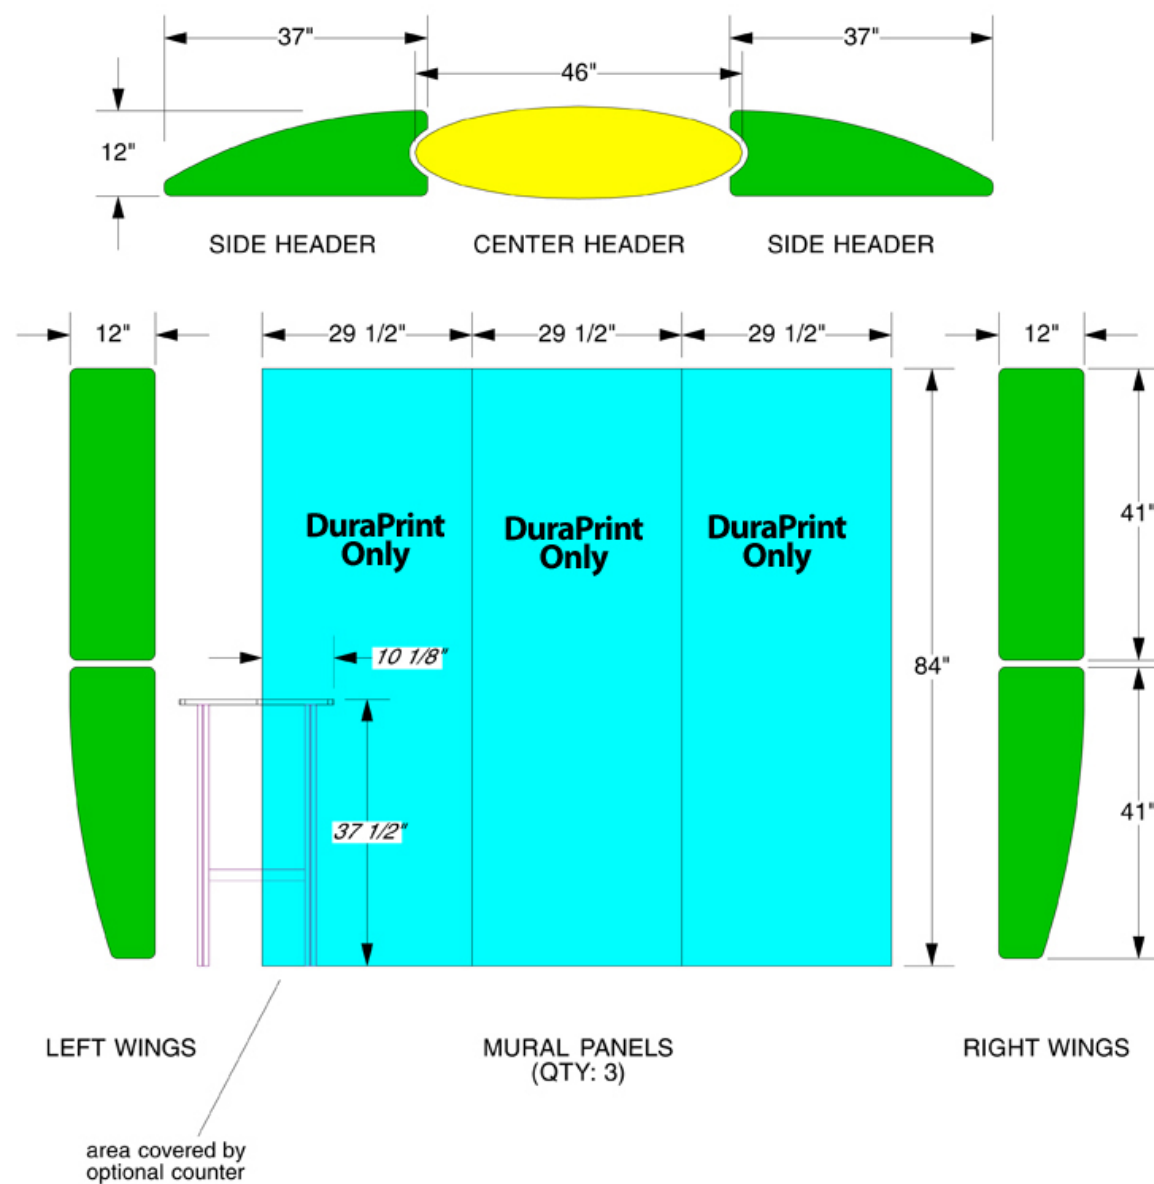

10 ft DesignerLine Form | F2

1107 S Flower St
Burbank, CA 91502
(818) 563-3322

DuraPrint Photo Mural

Tension Fabric

Art Formats:

1. Photoshop (Flat file). CMYK
2. Hi Res PDF. If you use InDesign or Illustrator you must save your file as a PDF. CMYK