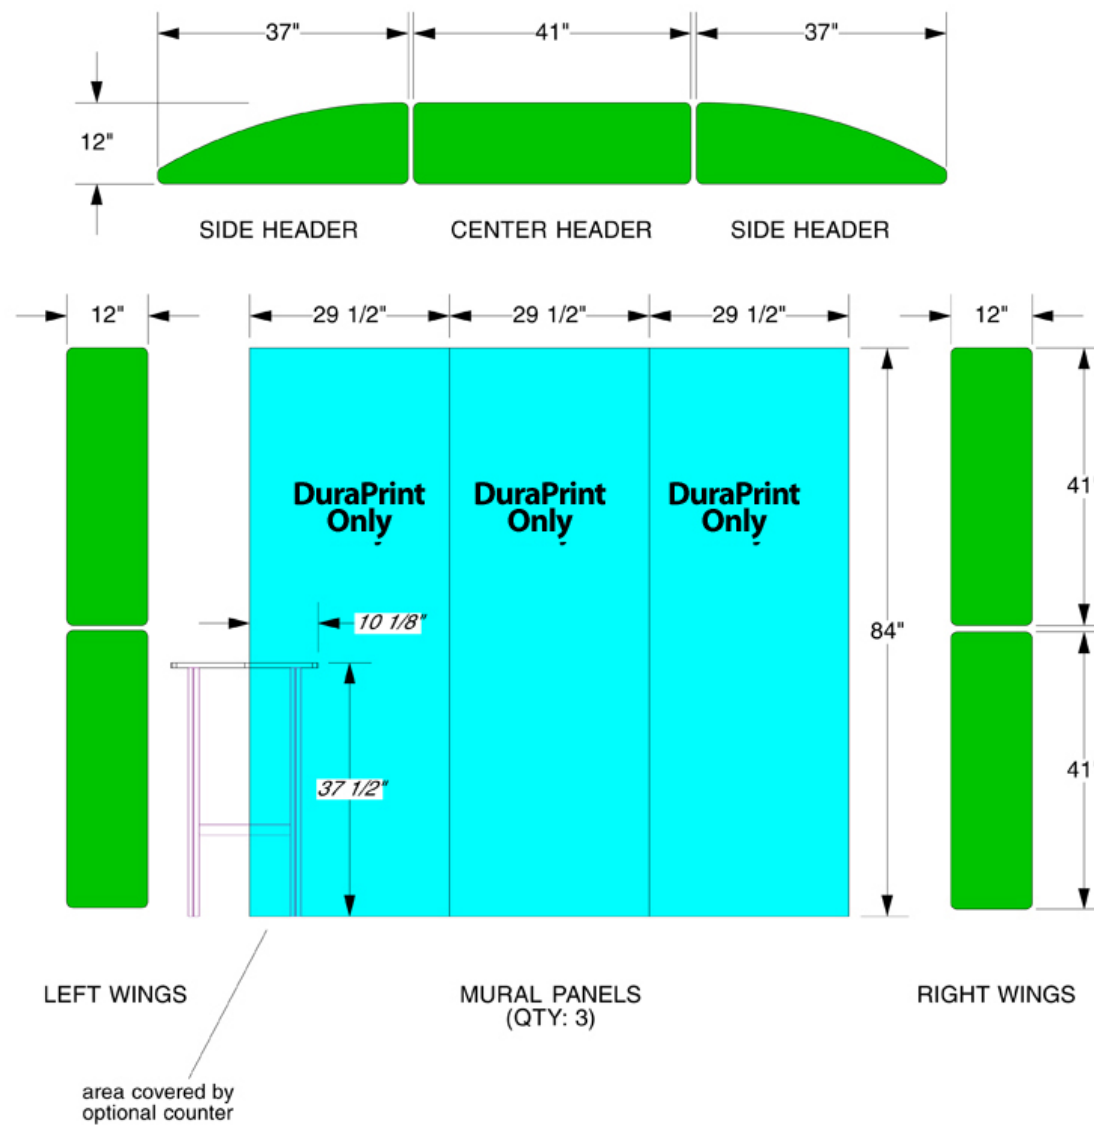

10 ft DesignerLine Form | F4

1107 S Flower St
Burbank, CA 91502
(818) 563-3322

DuraPrint Photo Mural

Tension Fabric

Art Formats:

1. Photoshop (Flat file). CMYK
2. Hi Res PDF. If you use InDesign or Illustrator you must save your file as a PDF. CMYK

Images:

All images should be at actual size and 150 dpi.

Send your compressed art @:

<https://imagedesign.wetransfer.com/>

—Our state of the art, super easy, drag and drop, file transferring system!—

- We offer Graphic Design Services ($95 an hour).
- Prices require correctly sized and formatted production art. A minimum of 10% to 15% will be added to the price, if more than minimal size adjustments are required