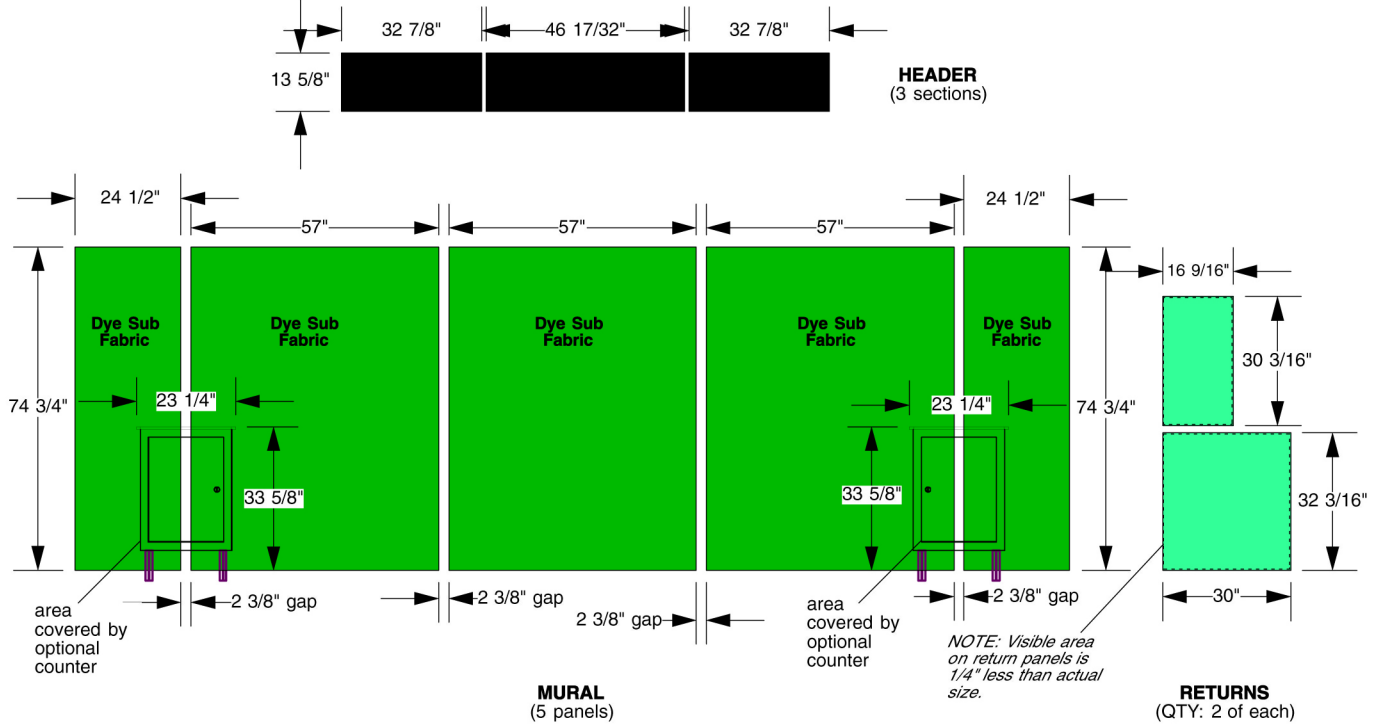

Designer Line Structure 10x20

GRAPHIC SPECS (DuraPrint)

GRAPHIC SPECS (fabric)

Art Formats:

1. Photoshop (Flat file).
2. Hi Res PDF. If you use InDesign or Illustrator you must save your file as a PDF.

Images:

All images should be at actual size and 150 dpi.

Send your compressed art @:

<https://imagedesign.wetransfer.com/>

—Our state of the art, super easy, drag and drop, file transferring system!—

- We offer Graphic Design Services (\$95 an hour).
- Prices require correctly sized and formatted production art. A minimum of 10% to 15% will be added to the price, if more than minimal size adjustments are required