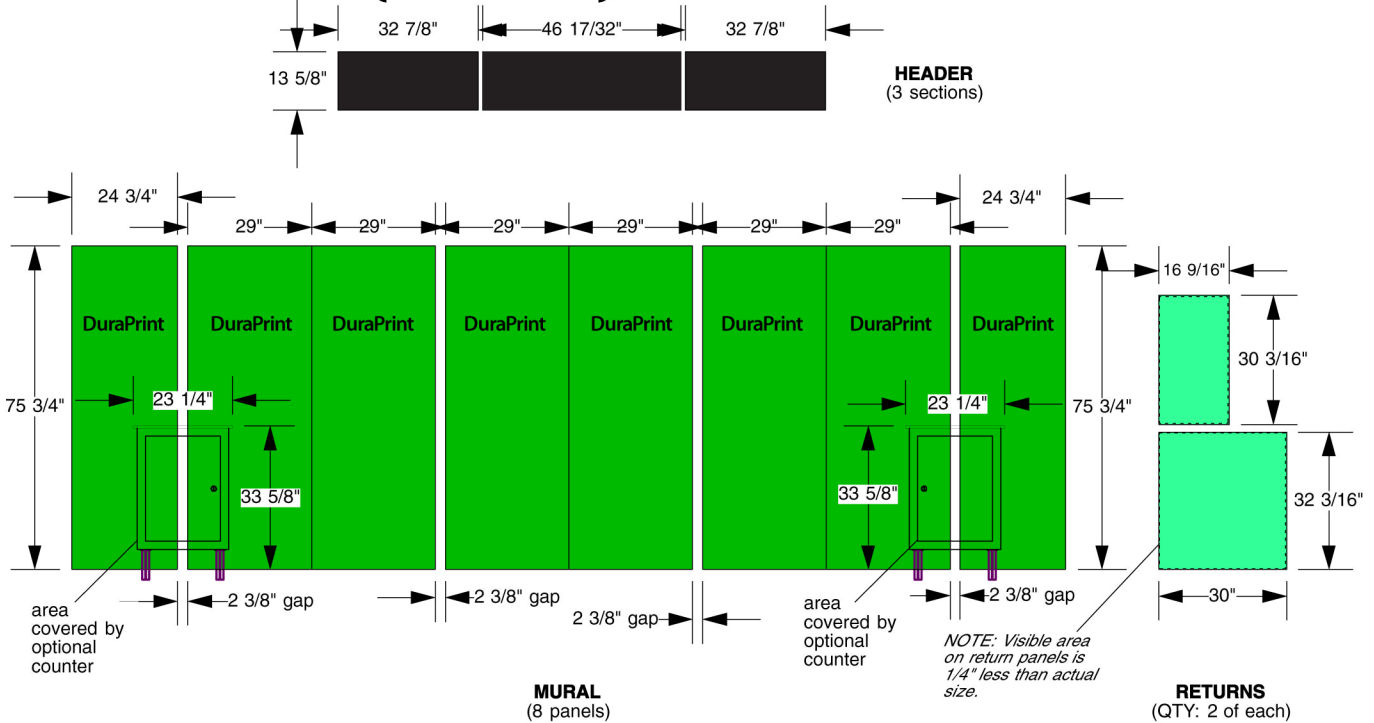

Designer Line Structure 10x20

GRAPHIC SPECS (DuraPrint)

GRAPHIC SPECS (fabric)

Art Formats:

1. Photoshop (Flat file).
2. Hi Res PDF. If you use InDesign or Illustrator you must save your file as a PDF.

Images:

All images should be at actual size and 150 dpi.

Send your compressed art @:

<https://imagedesign.wetransfer.com/>

—Our state of the art, super easy, drag and drop, file transferring system!—

- We offer Graphic Design Services (\$95 an hour).
- Prices require correctly sized and formatted production art. A minimum of 10% to 15% will be added to the price, if more than minimal size adjustments are required