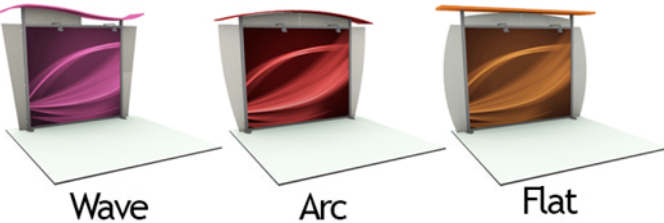

Header and Wing Options