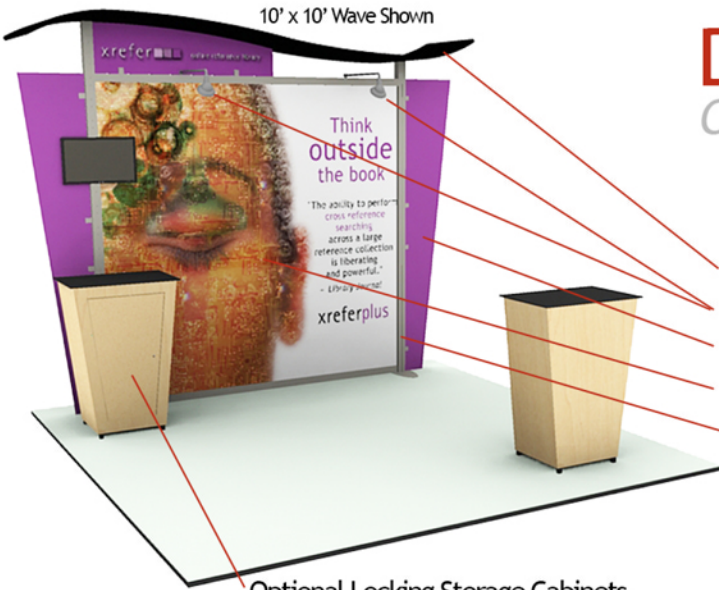

# IMAGE DesignerLine Collection

design & communications

the Ultimate Custom Portable Trade Show Display

10' x 10' Wave Shown

## DesignerLine CLASSIC

Comes with Amazing Standard Features

Standard Price with Custom Features Including:

- Choose from 26 Custom Beautiful Canopy Colors
- Two 150 watt Halogen Wall Washer Arm Lights
- Choose from 3 Frosted Plexiglass Header and Wings Shapes
- High Resolution Photomurals
- Satin Silver Anodized Aluminum