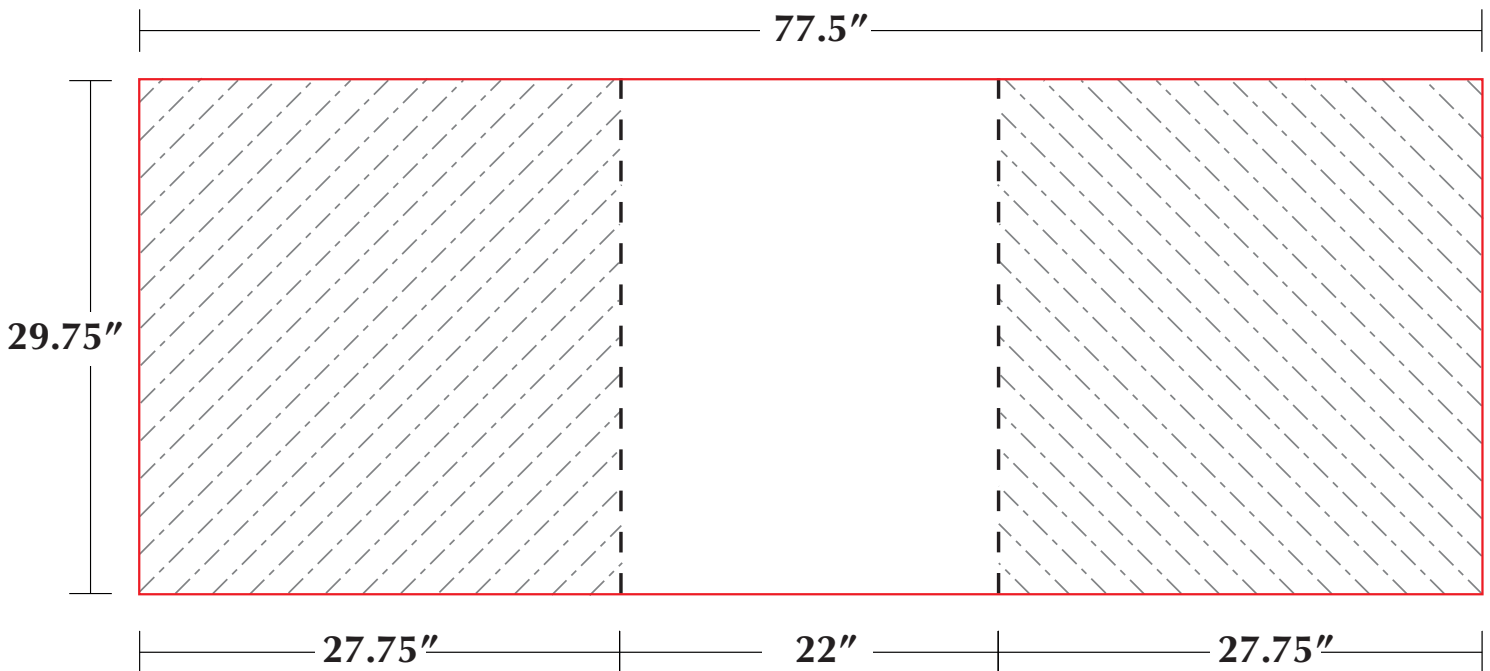

IMAGE
design & communications
BUILDING RELATIONSHIPS
THROUGH DESIGN

**BANNER
STANDS**
OnTheNet
.com

1107 S Flower St
Burbank, CA 91502
(818) 563-3322

AB46 Graphic Specs

 This area will not be viewable from the front.