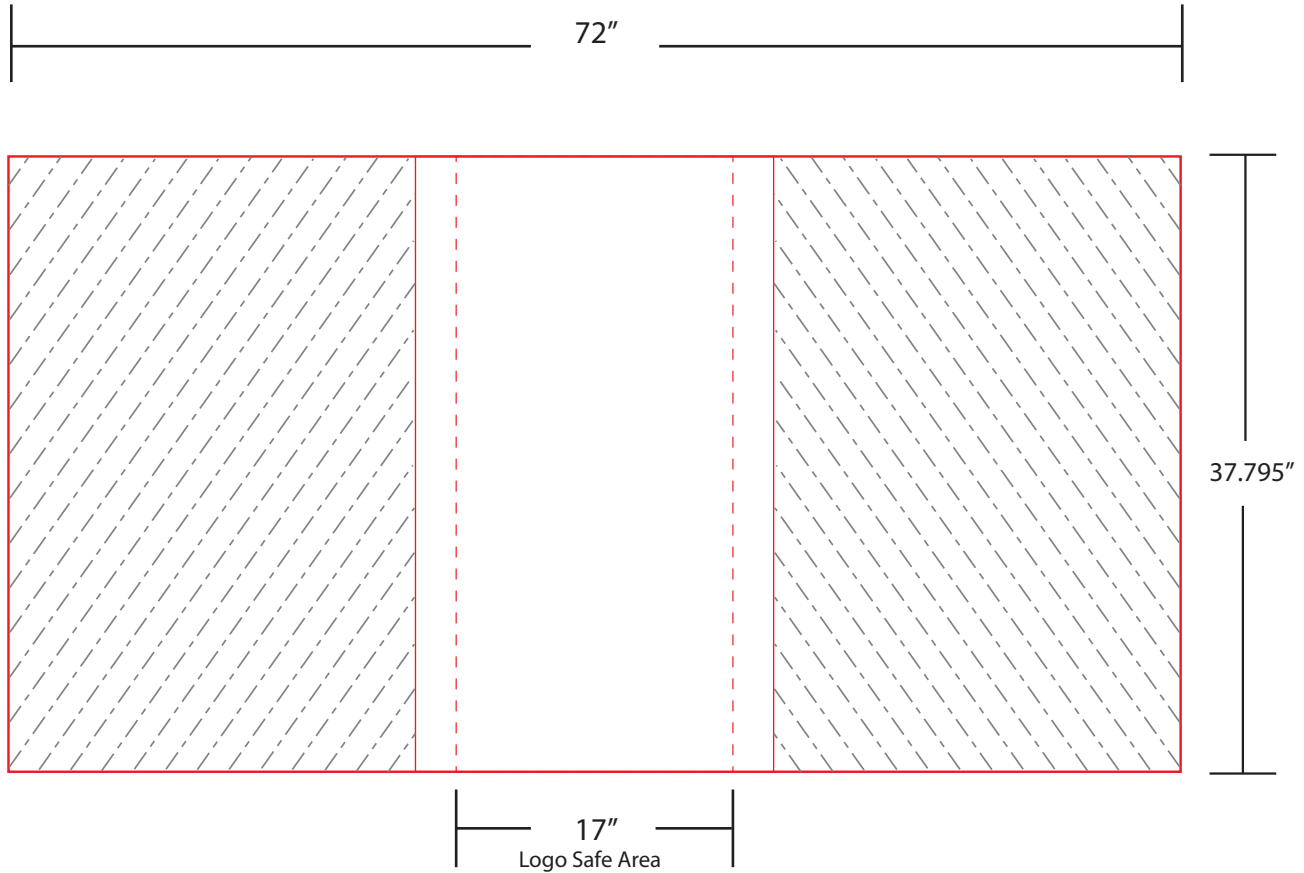

IMAGE
 design & communications
 BUILDING RELATIONSHIPS
 THROUGH DESIGN

**BANNER
 STANDS**
 OnTheNet
 .com

1107 S Flower St
 Burbank, CA 91502
 (818) 563-3322

AB44 Graphic Specs

 This area will not be viewable from the front.